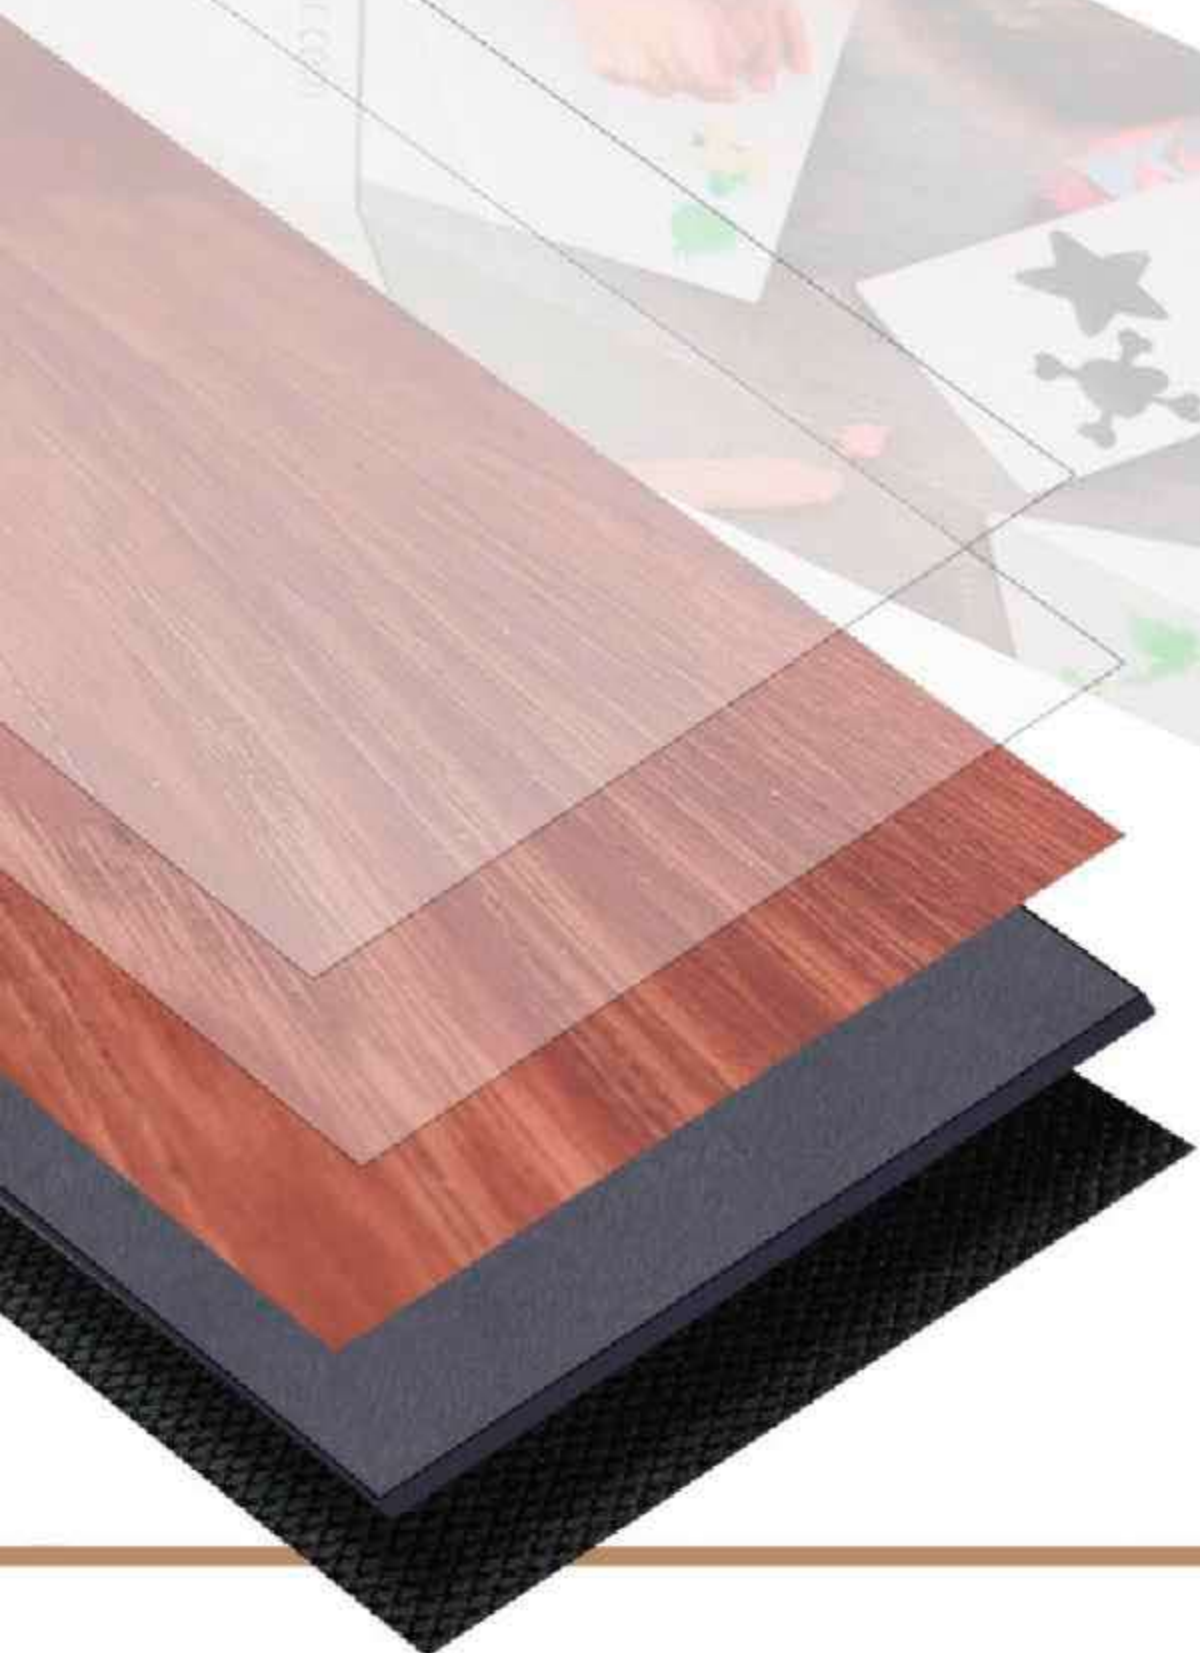

A top-down view of a child with curly hair, seen from behind, sitting on a dark wood-grain vinyl floor. The child is focused on drawing on a white sheet of paper. Several other white sheets of paper are scattered around, some with black ink drawings of a star and a figure. A red marker lies on the floor nearby. In the background, a colorful children's book is visible. The scene is brightly lit, highlighting the texture of the floor and the child's concentration.

Valli•floor

X
EXPERTOS EN PARQUET®

COLECCIÓN **SPC**

GAMA PREMIUM & GAMA LUXURY

Suelos vinílicos SPC click system

ESTRUCTURA

Los suelos de SPC son la última generación en revestimiento de suelos vinílicos.

Este producto se caracteriza por ser extremadamente estable, presentando pocas expansiones y contracciones.

Valli-floor

EXPERTOS EN PARQUET®

- ① Capa UV protectora
- ② Capa de uso
- ③ Capa decorativa
- ④ Corazón rígido SPC
- ⑤ Goma EVA

CARACTERÍSTICAS

100% resistente al agua.

Se puede instalar en zonas húmedas como baños y cocinas